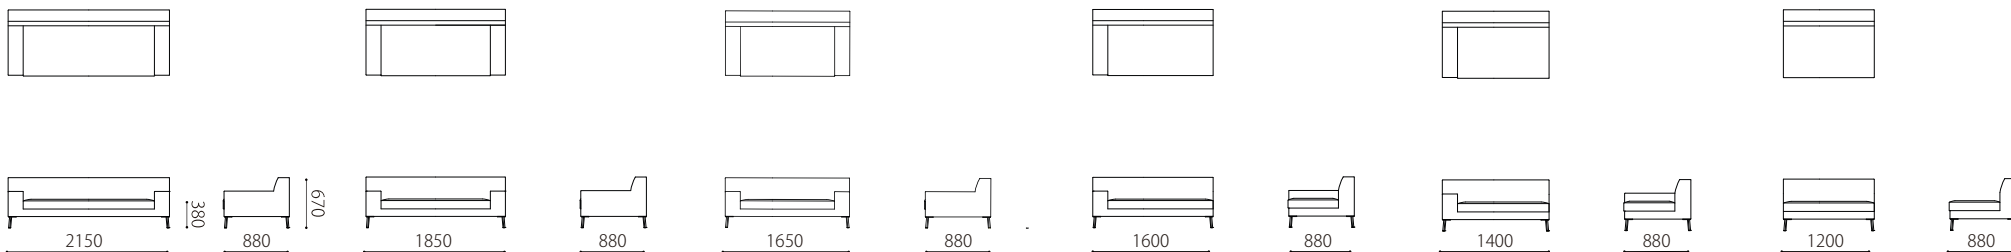

Size pattern

215両肘 W2150 D880 H670 SH380   185両肘 W1850 D880 H670 SH380   165両肘 W1650 D880 H670 SH380   160片肘 W1600 D880 H670 SH380   140片肘 W1400 D880 H670 SH380   120AL W1200 D880 H670 SH380